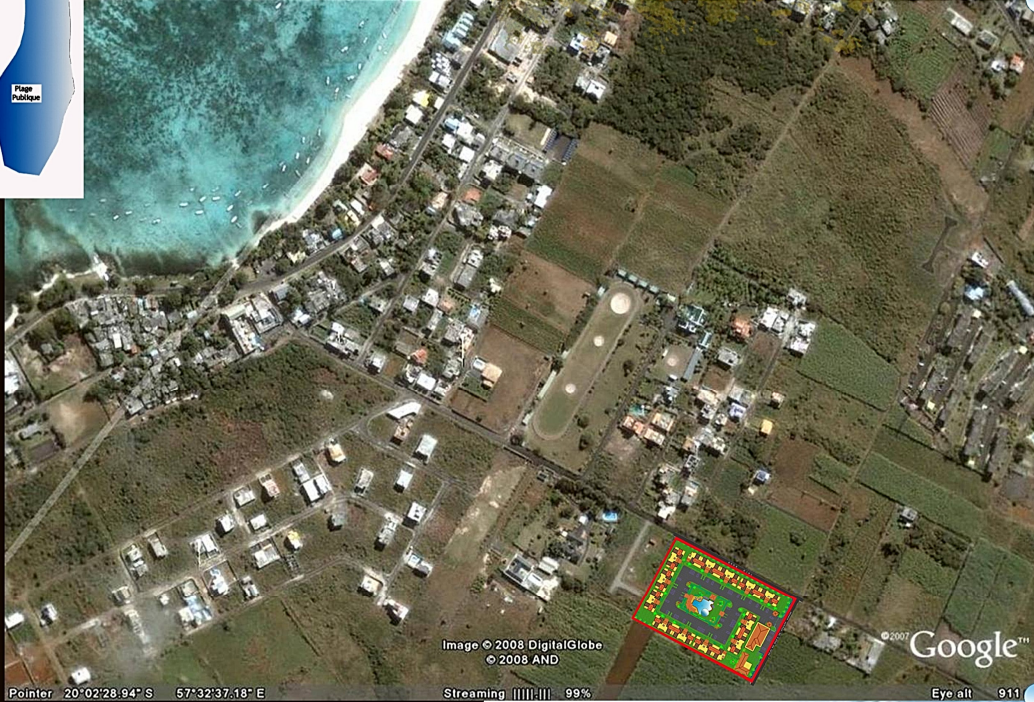

# location & site plan

## BEACH HEIGHTS

Area of freehold land to the extent of 2 arpents 73 perches (1 ha 1678.47m<sup>2</sup>), situated at 500 metres from the beach, of Trou Aux Biches.