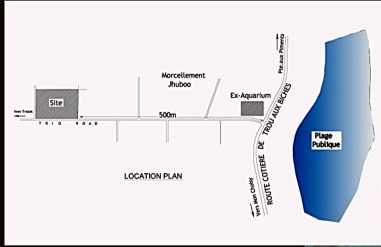

# location & site plan

## BEACH HEIGHTS

Area of freehold land to the extent of 2 arpents 73 perches (1 ha 1678.47m<sup>2</sup>), situated at 500 metres from the beach, of Trou Aux Biches.