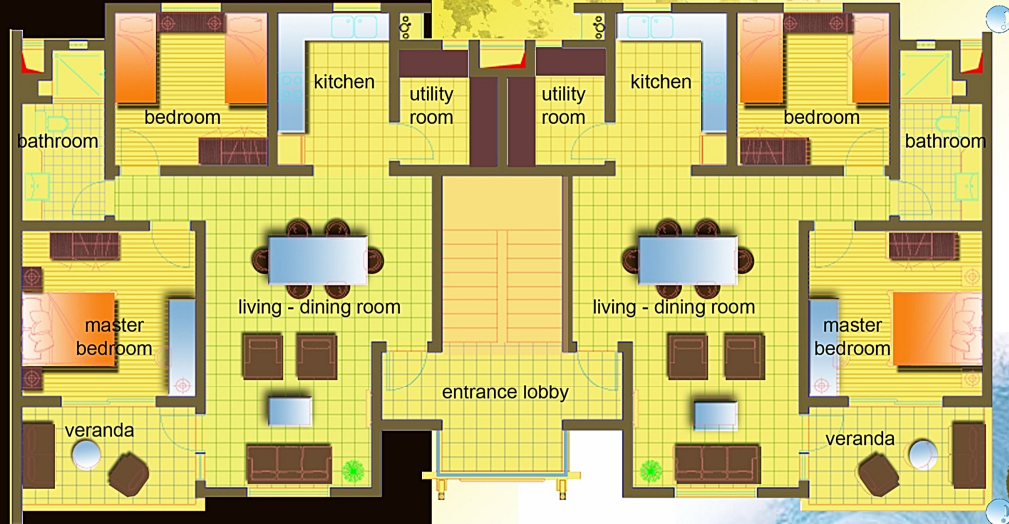

second floor plan

BEACH HEIGHTS

Living Space : 97m² per Apartment