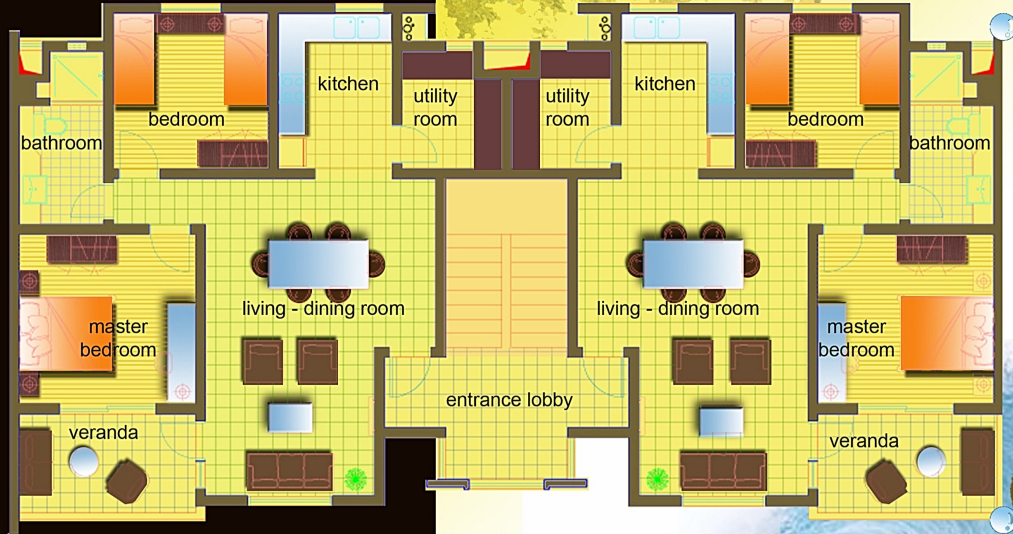

# first floor plan

## BEACH HEIGHTS

Living Space : 97m<sup>2</sup> per Apartment