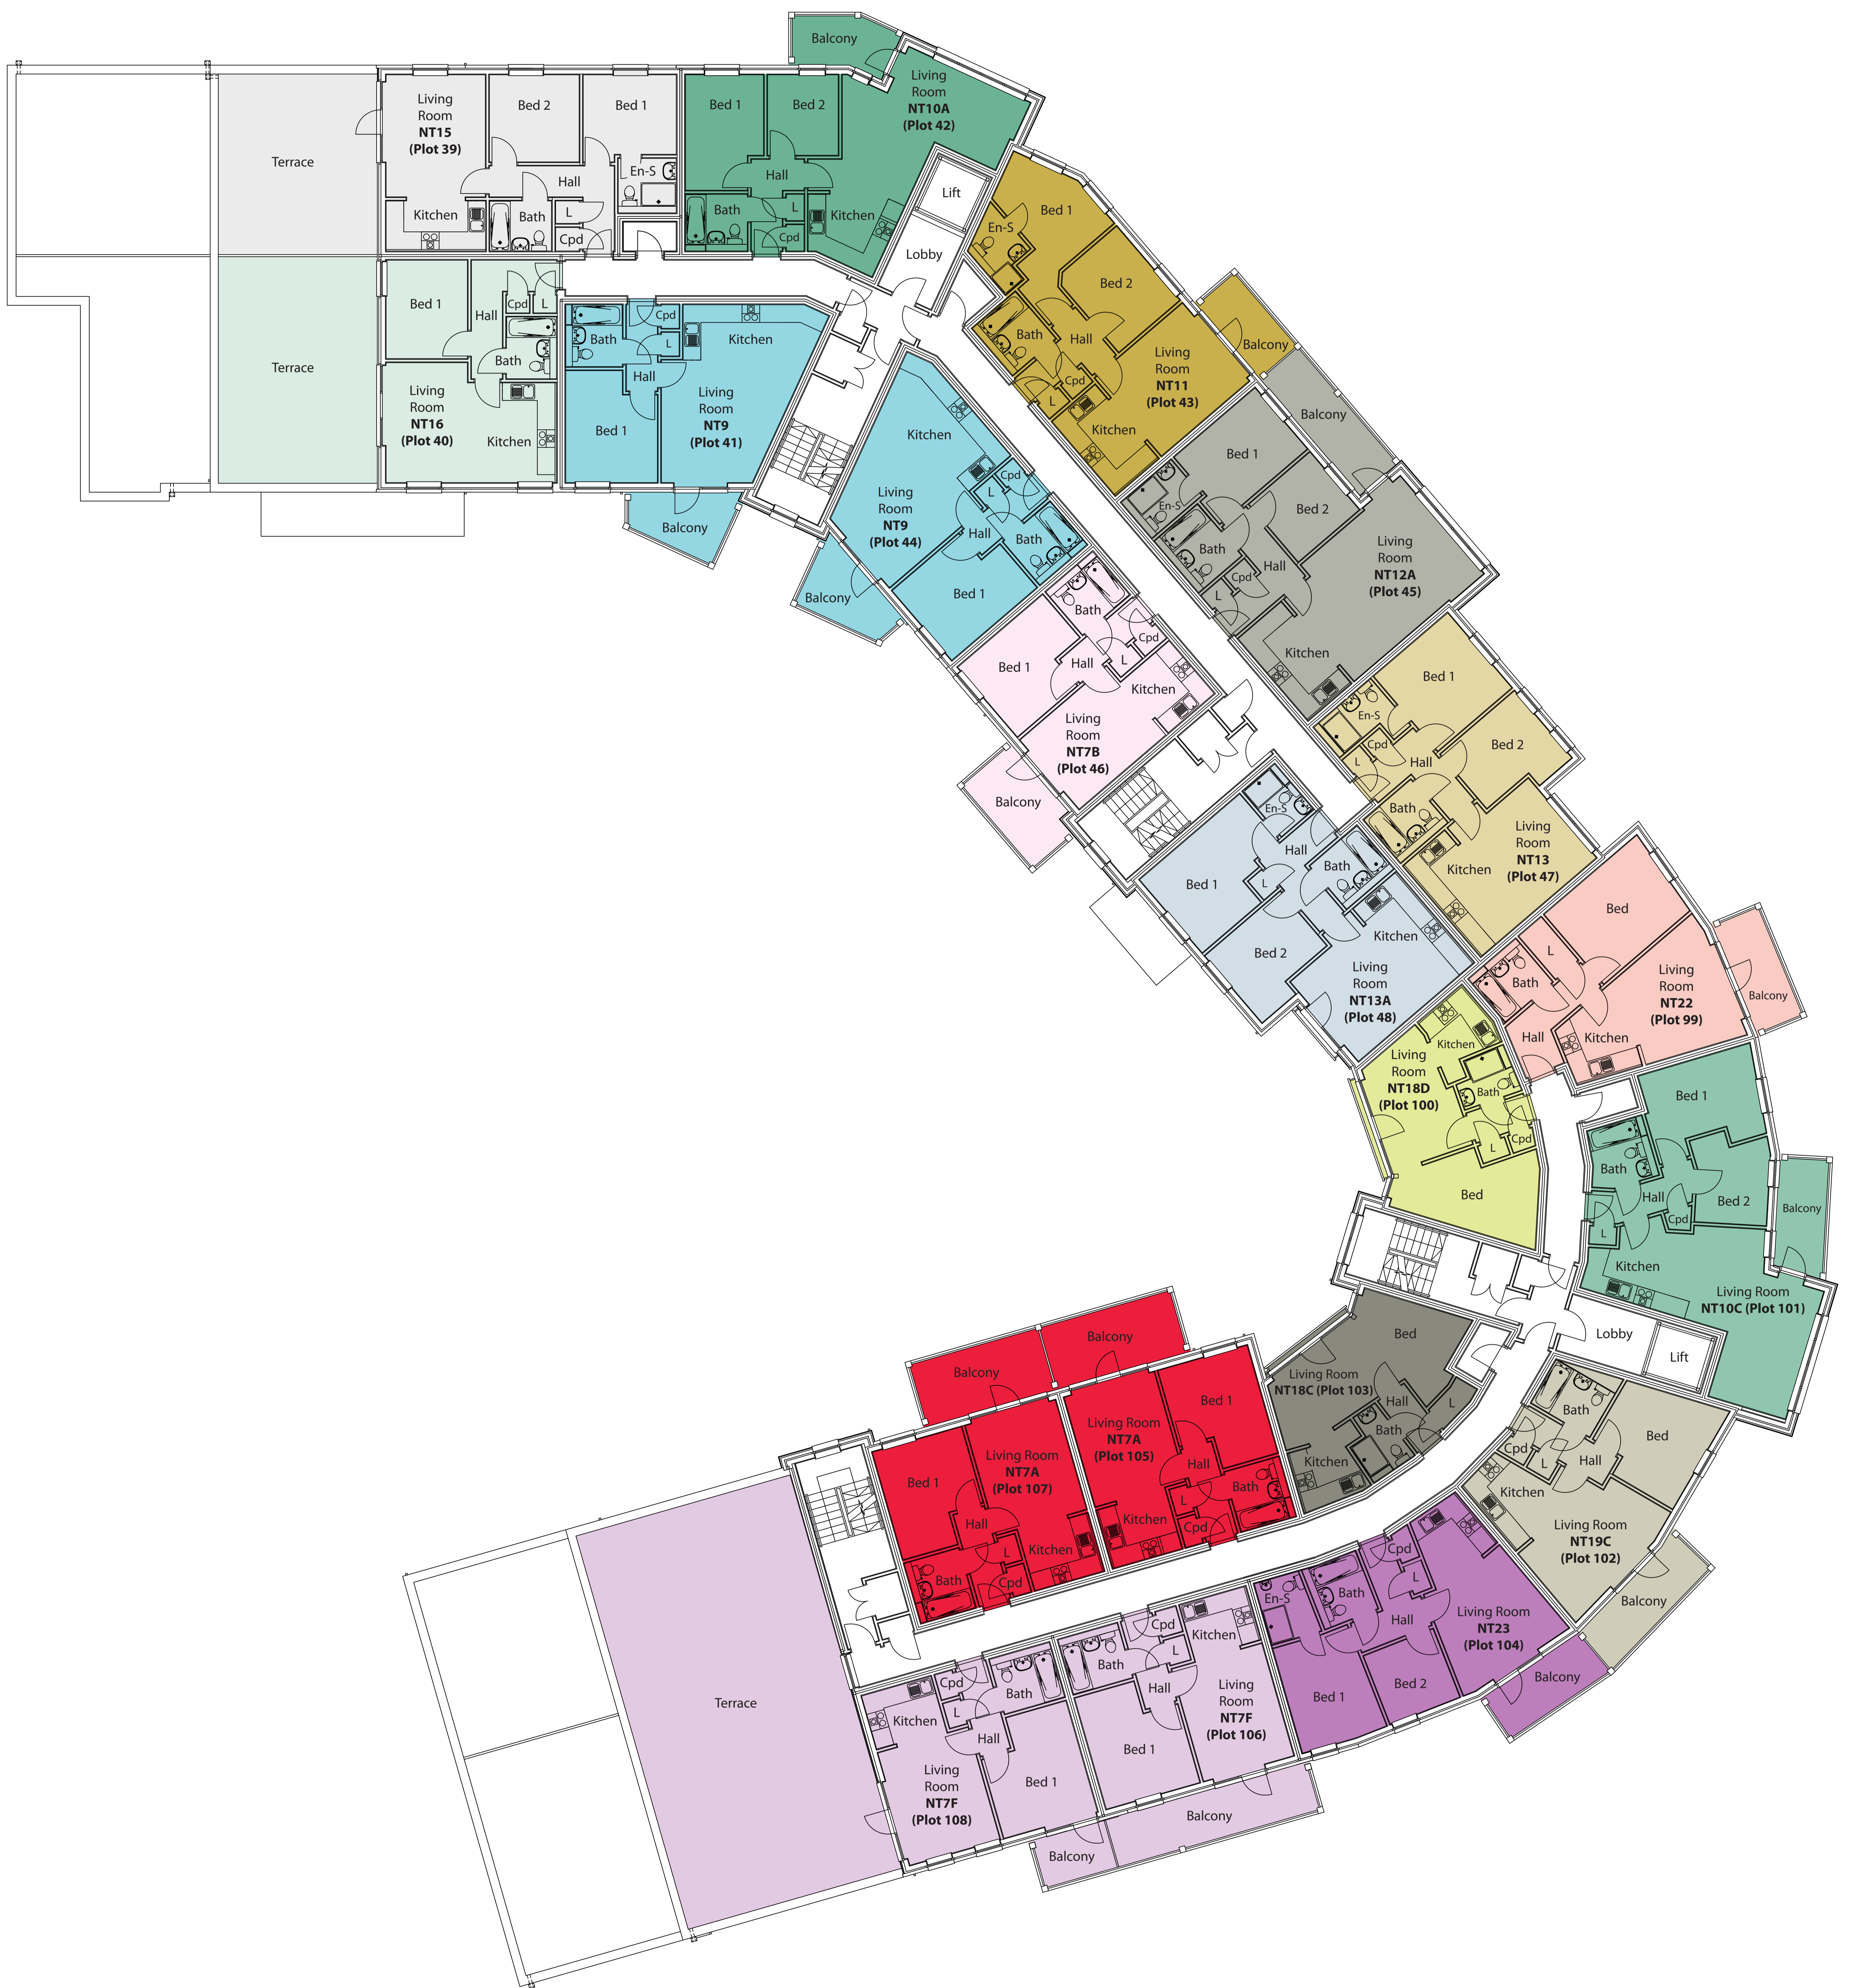

FOURTH FLOOR

2021

DEVELOPMENT

Key

L : Linen

Cpd : Cupboard

En-S : En-Suite