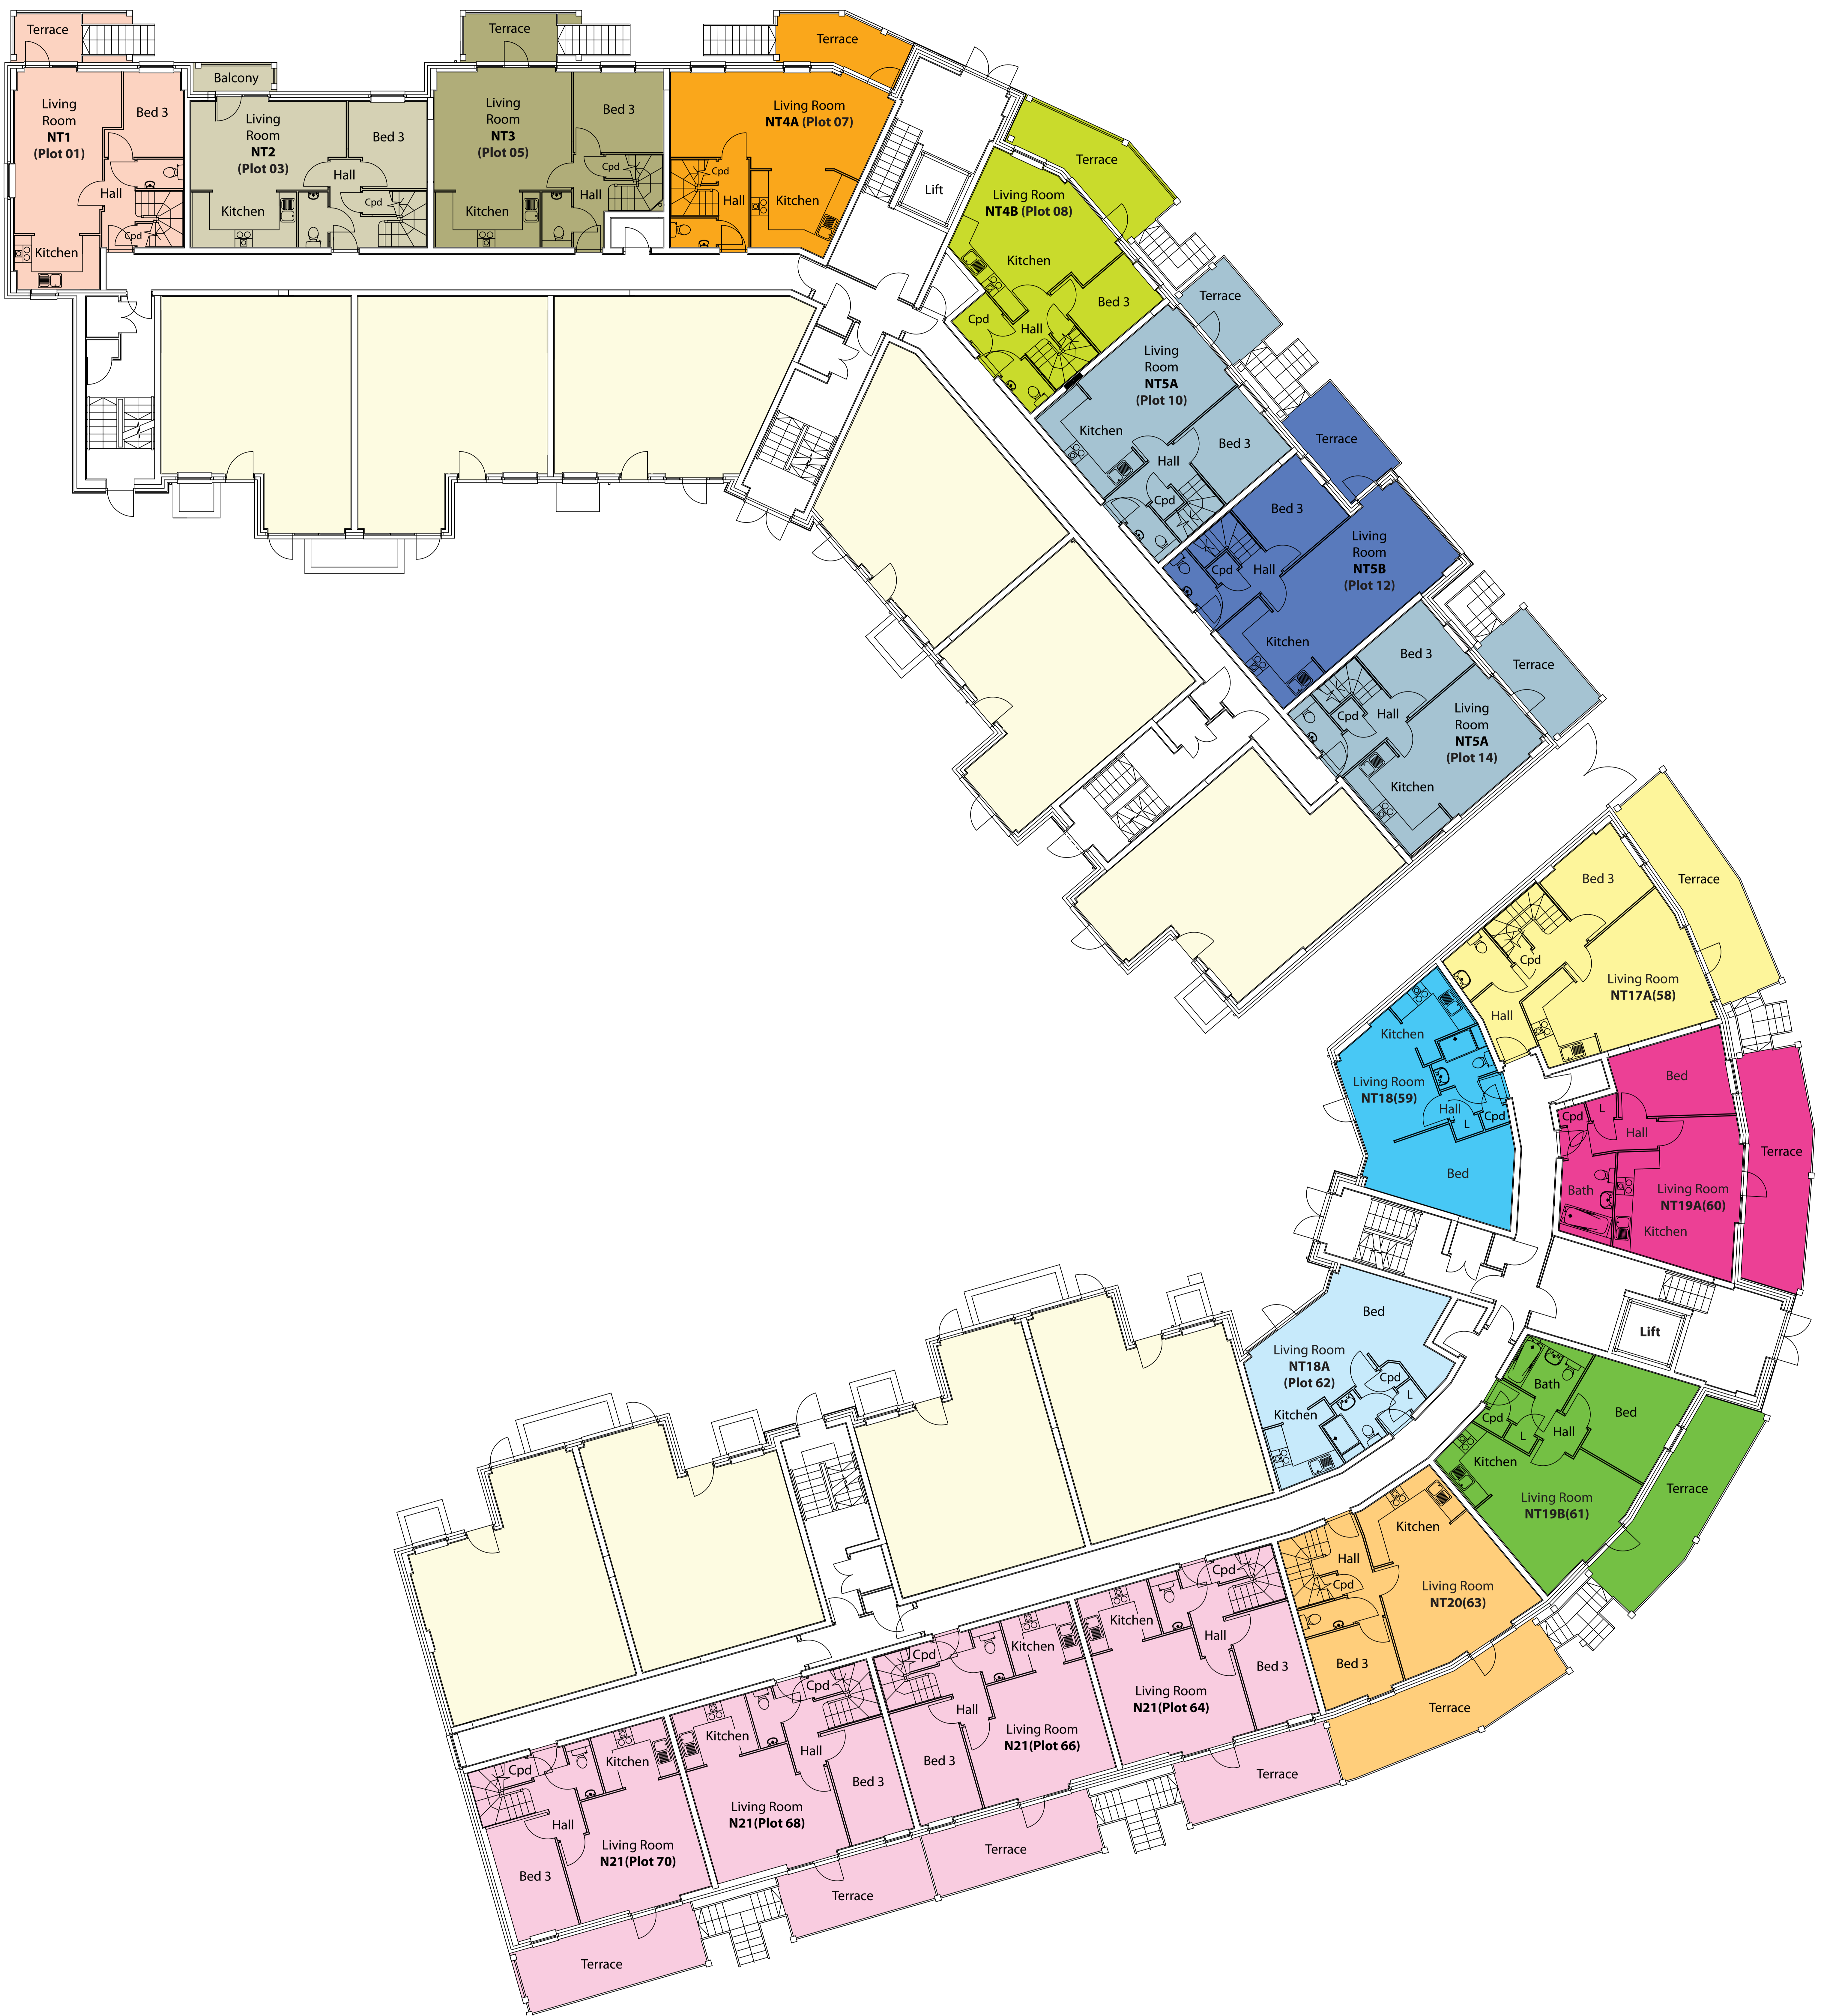

UPPER GROUND FLOOR

2021

DEVELOPMENT

Key

L :Linen

Cpd :Cupboard

En-S : En-Suite

 Housing Association

FIRST FLOOR

2021

DEVELOPMENT

Key

L : Linen

Cpd : Cupboard

En-S : En-Suite

 Housing Association

SECOND FLOOR

2021

DEVELOPMENT

- Key
- L : Linen
 - Cpd : Cupboard
 - En-S : En-Suite

This is an indicative layout of the overall apartment block. For individual apartment floor layouts with dimensions please ask the sales executive.

FIFTH FLOOR

2021

DEVELOPMENT

Key

L : Linen

Cpd : Cupboard

En-S : En-Suite