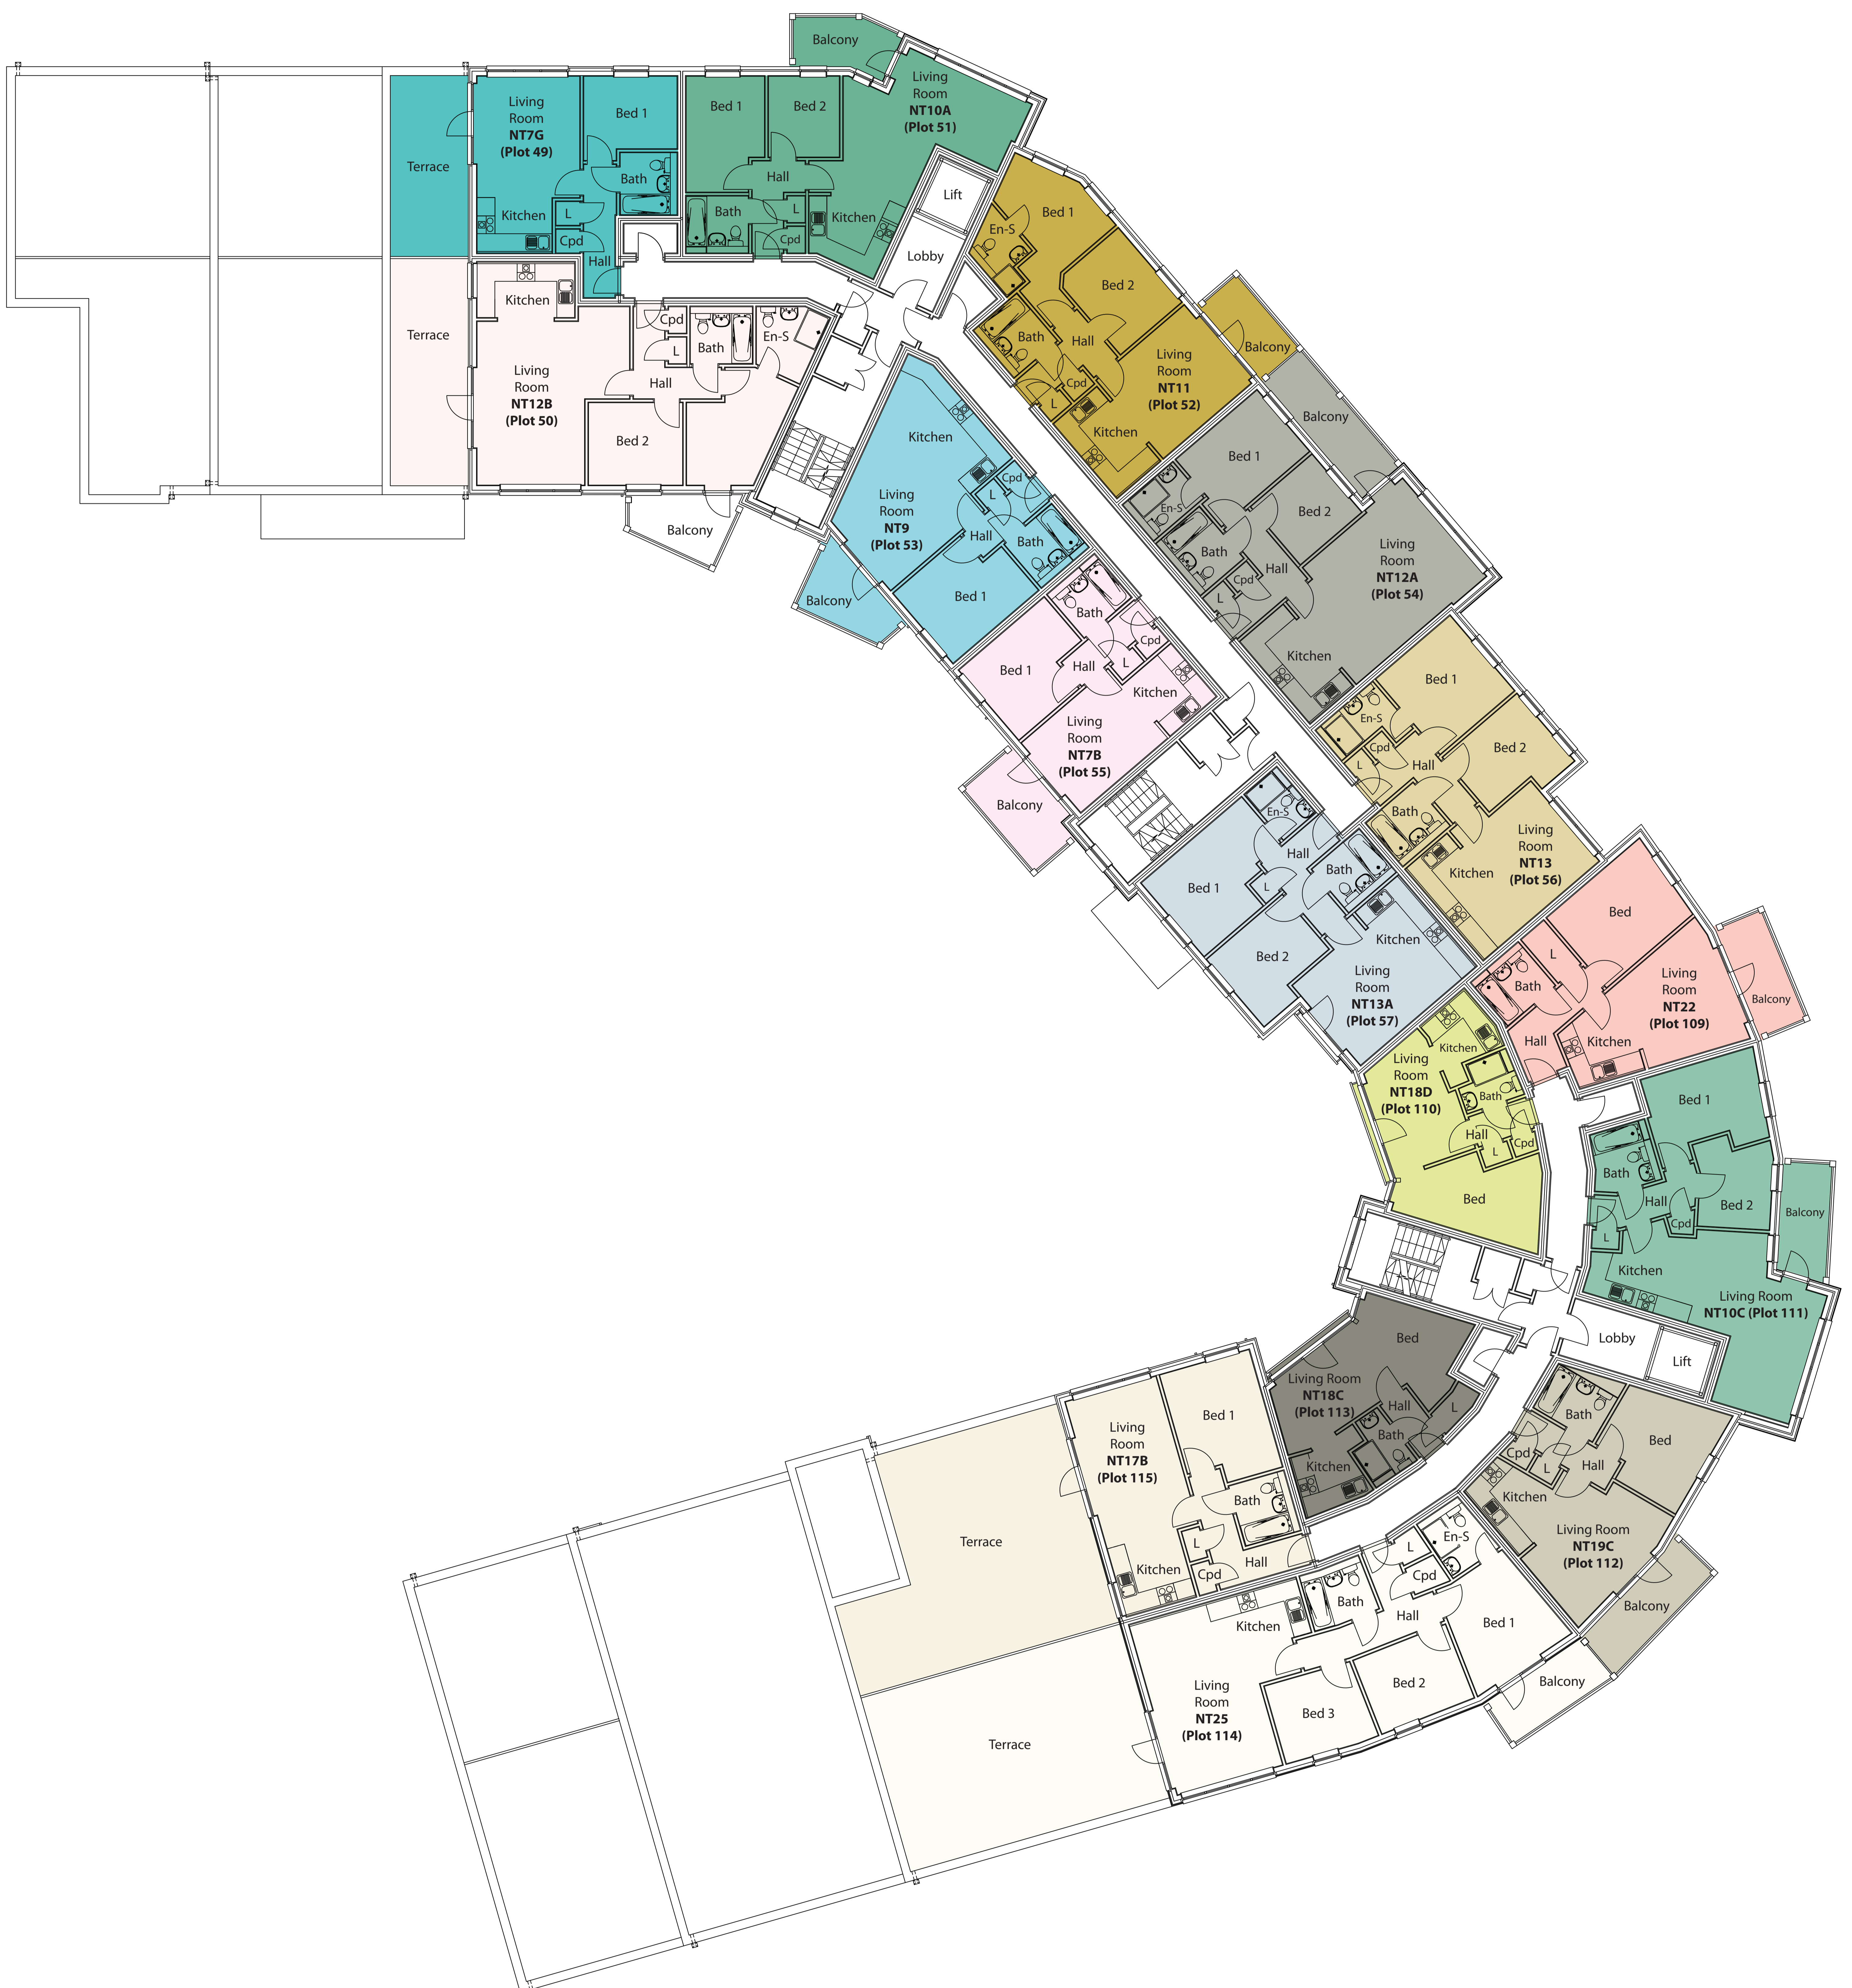

FIRST FLOOR

2021

DEVELOPMENT

Key

L : Linen

Cpd : Cupboard

En-S : En-Suite

 Housing Association

SECOND FLOOR

2021

DEVELOPMENT

- Key
- L : Linen
 - Cpd : Cupboard
 - En-S : En-Suite

This is an indicative layout of the overall apartment block. For individual apartment floor layouts with dimensions please ask the sales executive.

FOURTH FLOOR

2021

DEVELOPMENT

Key

L : Linen

Cpd : Cupboard

En-S : En-Suite

This is an indicative layout of the overall apartment block. For individual apartment floor layouts with dimensions please ask the sales executive.

FIFTH FLOOR

2021

DEVELOPMENT

Key

L : Linen

Cpd : Cupboard

En-S : En-Suite